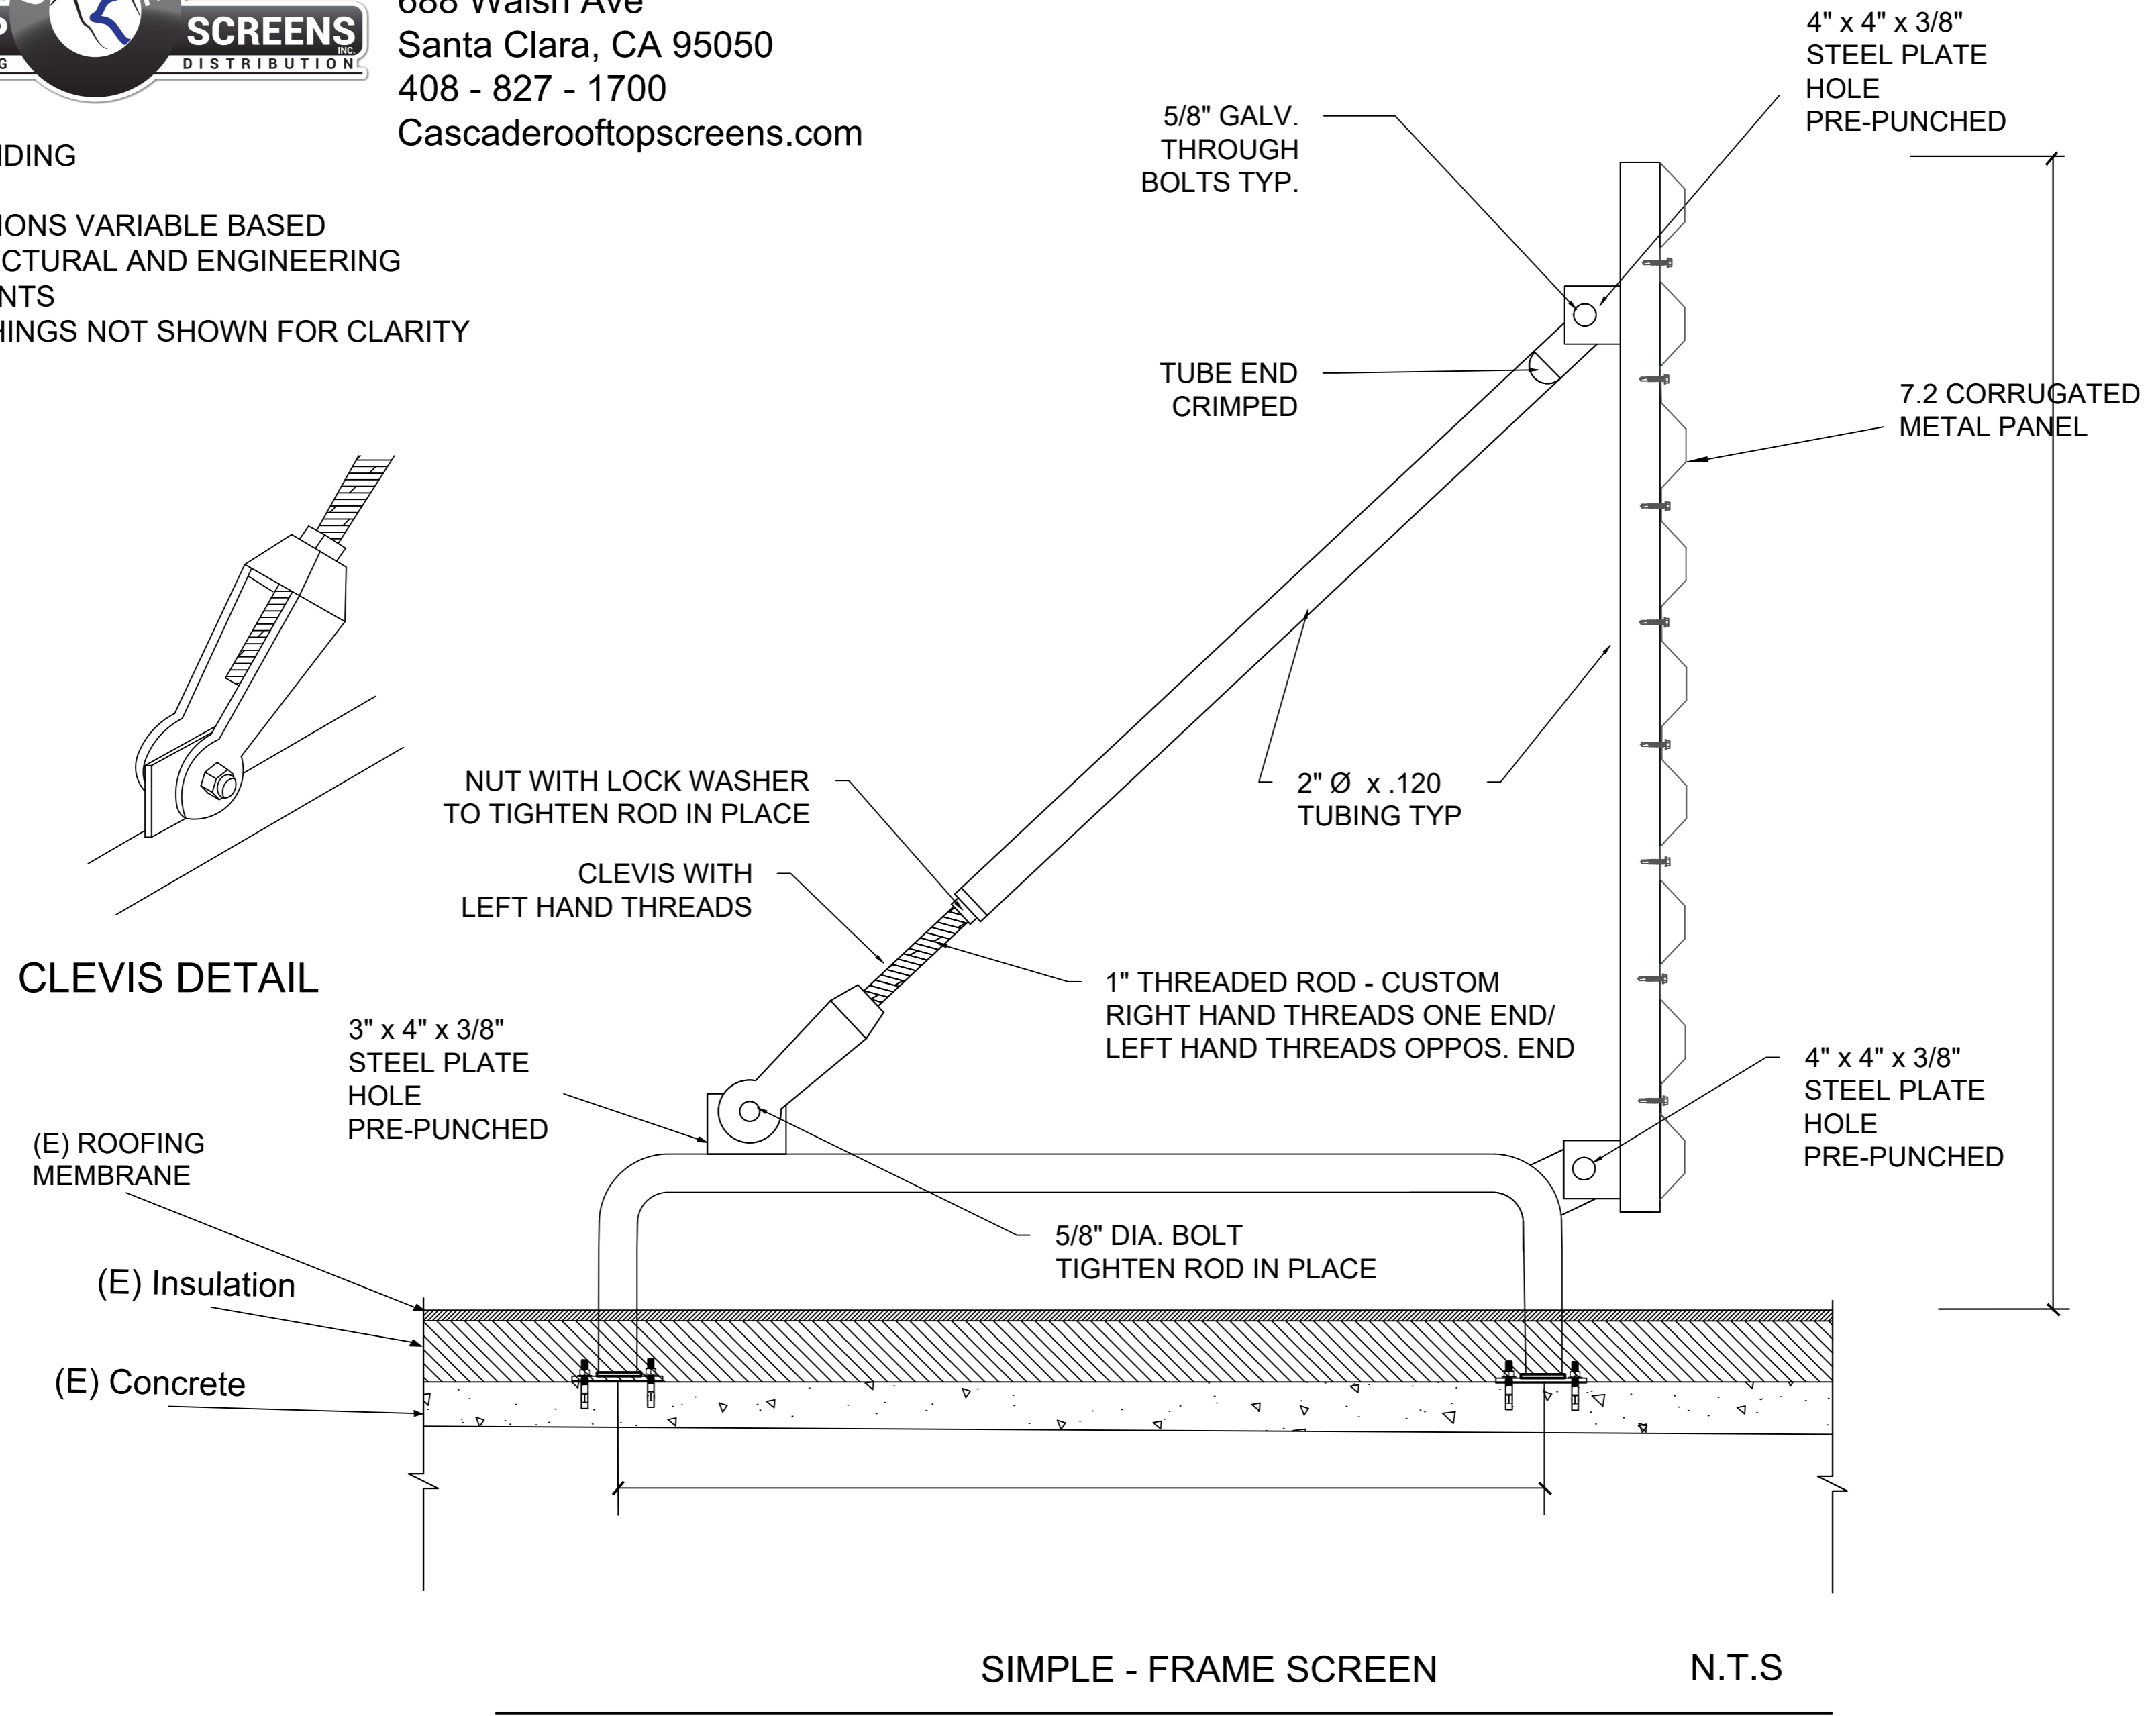

Cascade Rooftop Screens, Inc.  
 688 Walsh Ave  
 Santa Clara, CA 95050  
 408 - 827 - 1700  
 Cascaderooftopscreens.com

PATENT PENDING

ALL DIMENSIONS VARIABLE BASED  
 ON ARCHITECTURAL AND ENGINEERING  
 REQUIREMENTS  
 ROOF FLASHINGS NOT SHOWN FOR CLARITY

SIMPLE - FRAME SCREEN

N.T.S