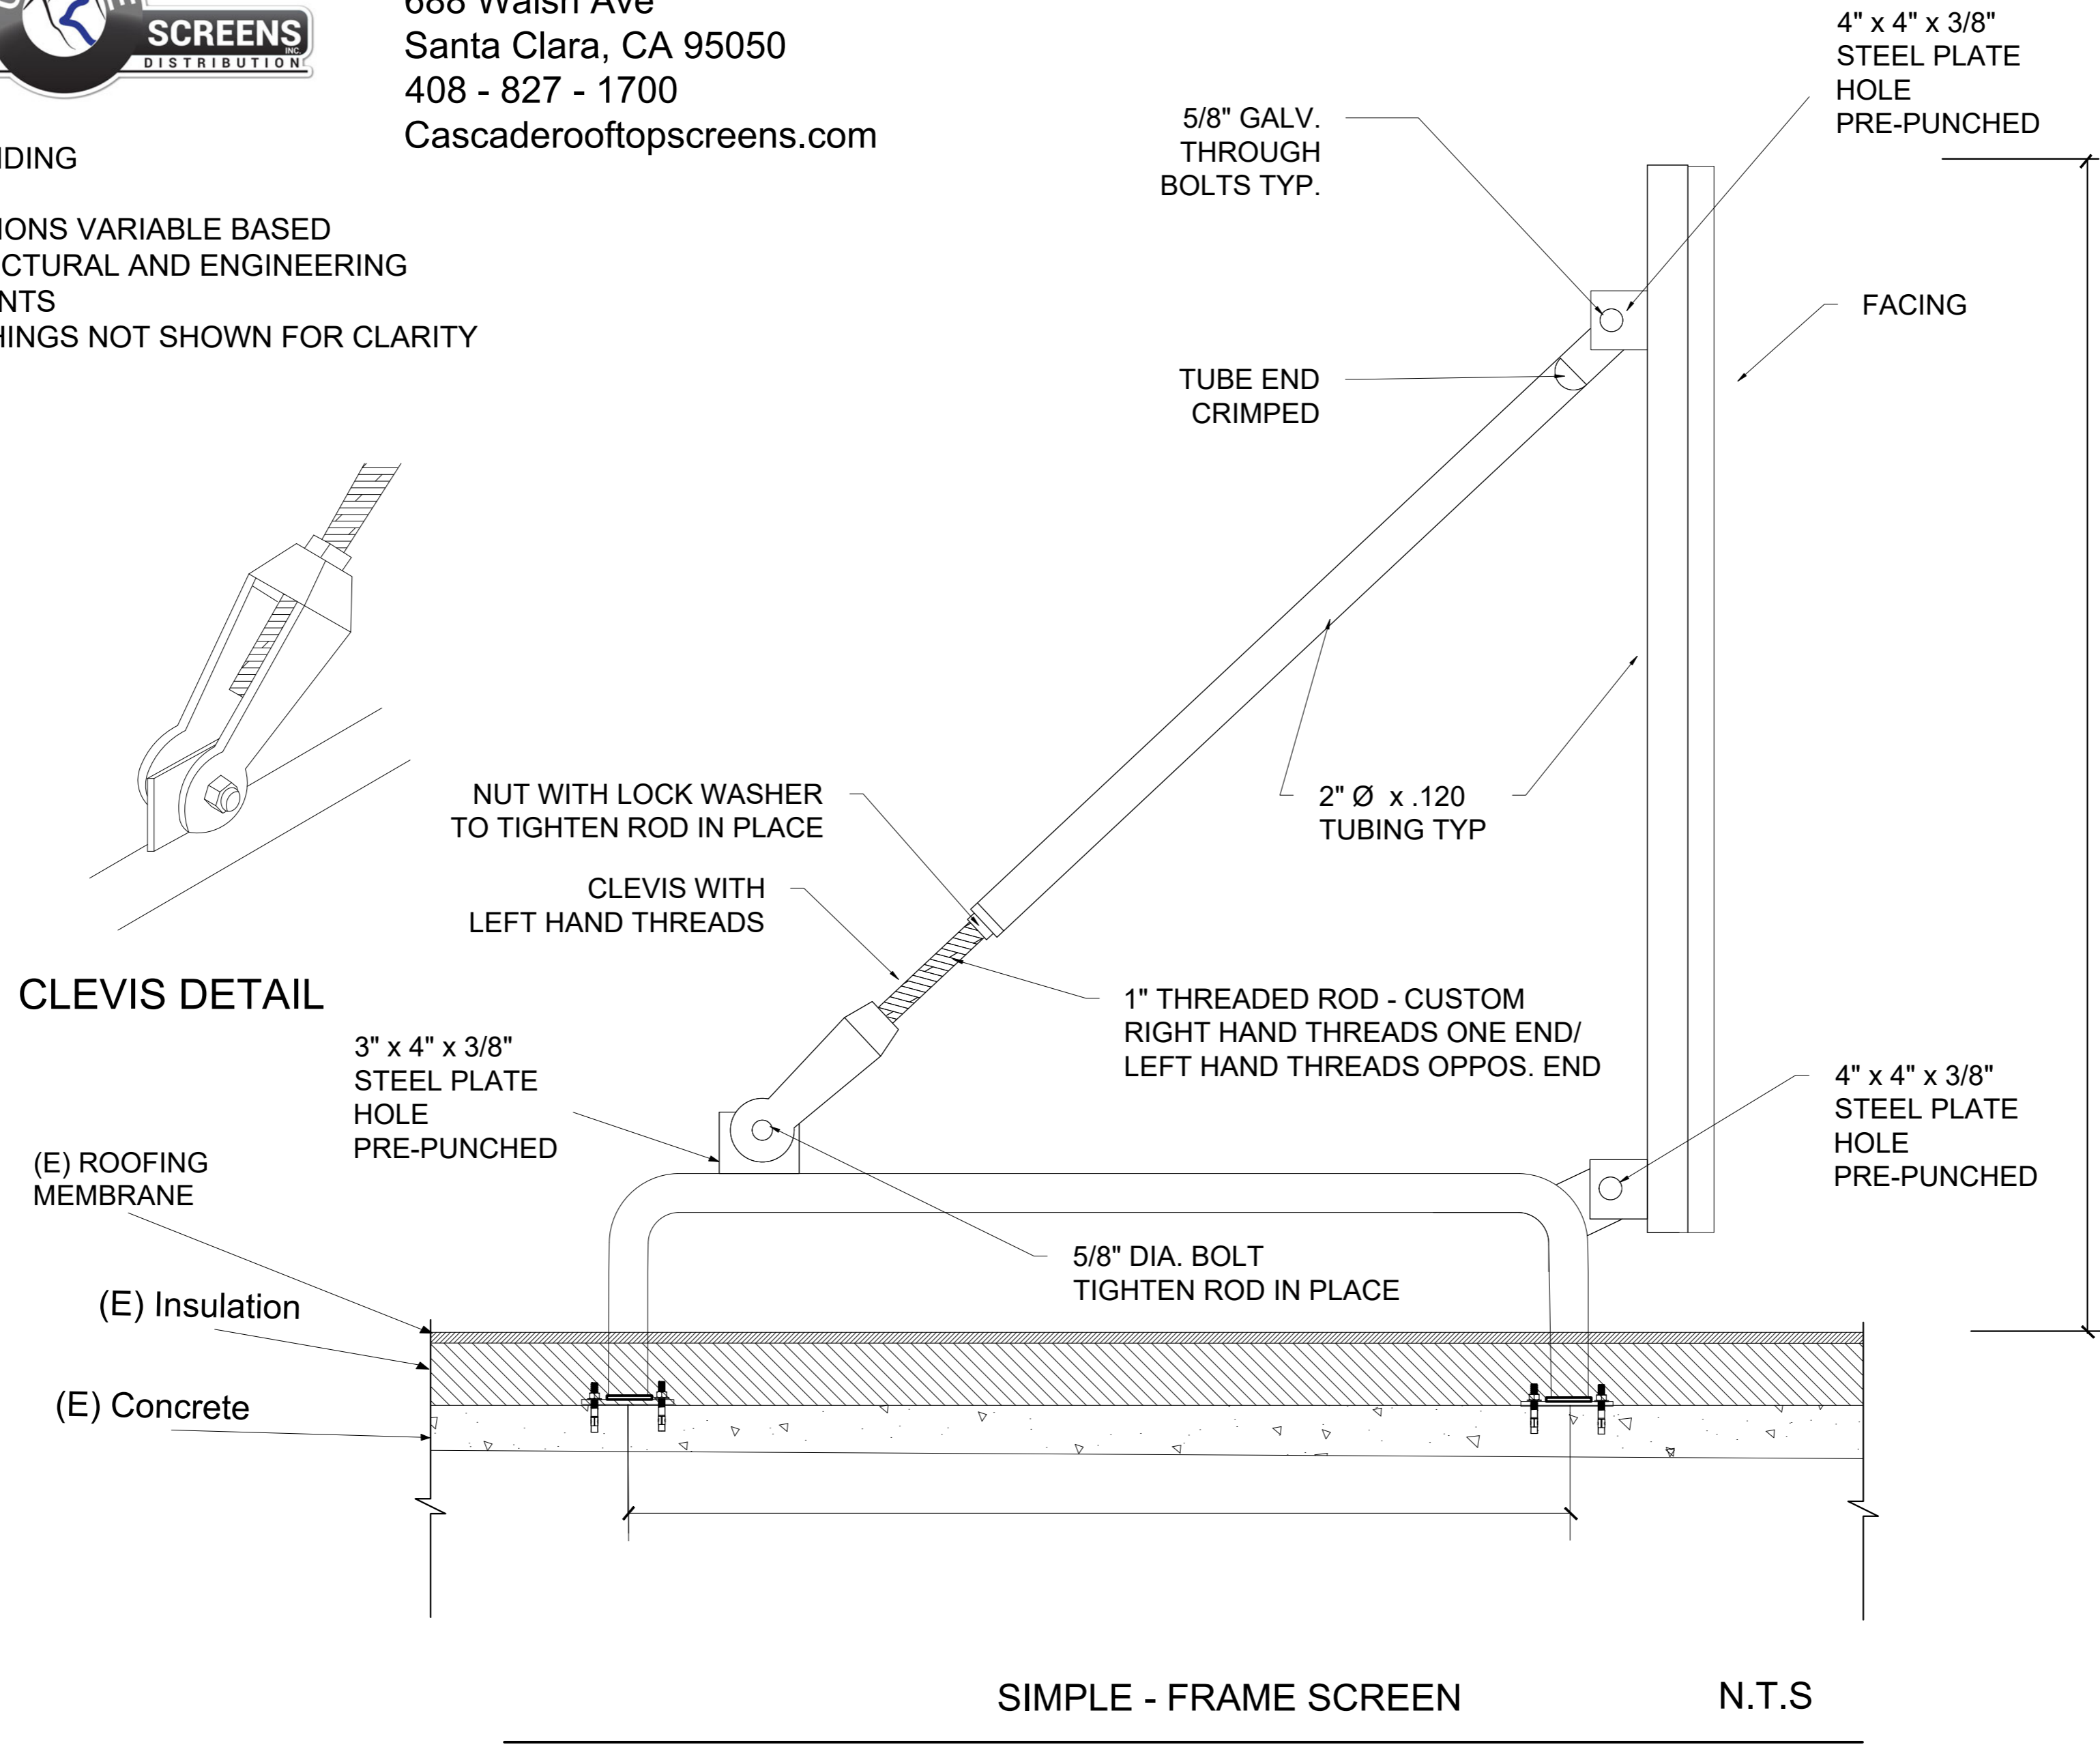

Cascade Rooftop Screens, Inc.
 688 Walsh Ave
 Santa Clara, CA 95050
 408 - 827 - 1700
 Cascaderooftopscreens.com

PATENT PENDING

ALL DIMENSIONS VARIABLE BASED
 ON ARCHITECTURAL AND ENGINEERING
 REQUIREMENTS
 ROOF FLASHINGS NOT SHOWN FOR CLARITY

CLEVIS DETAIL

SIMPLE - FRAME SCREEN

N.T.S