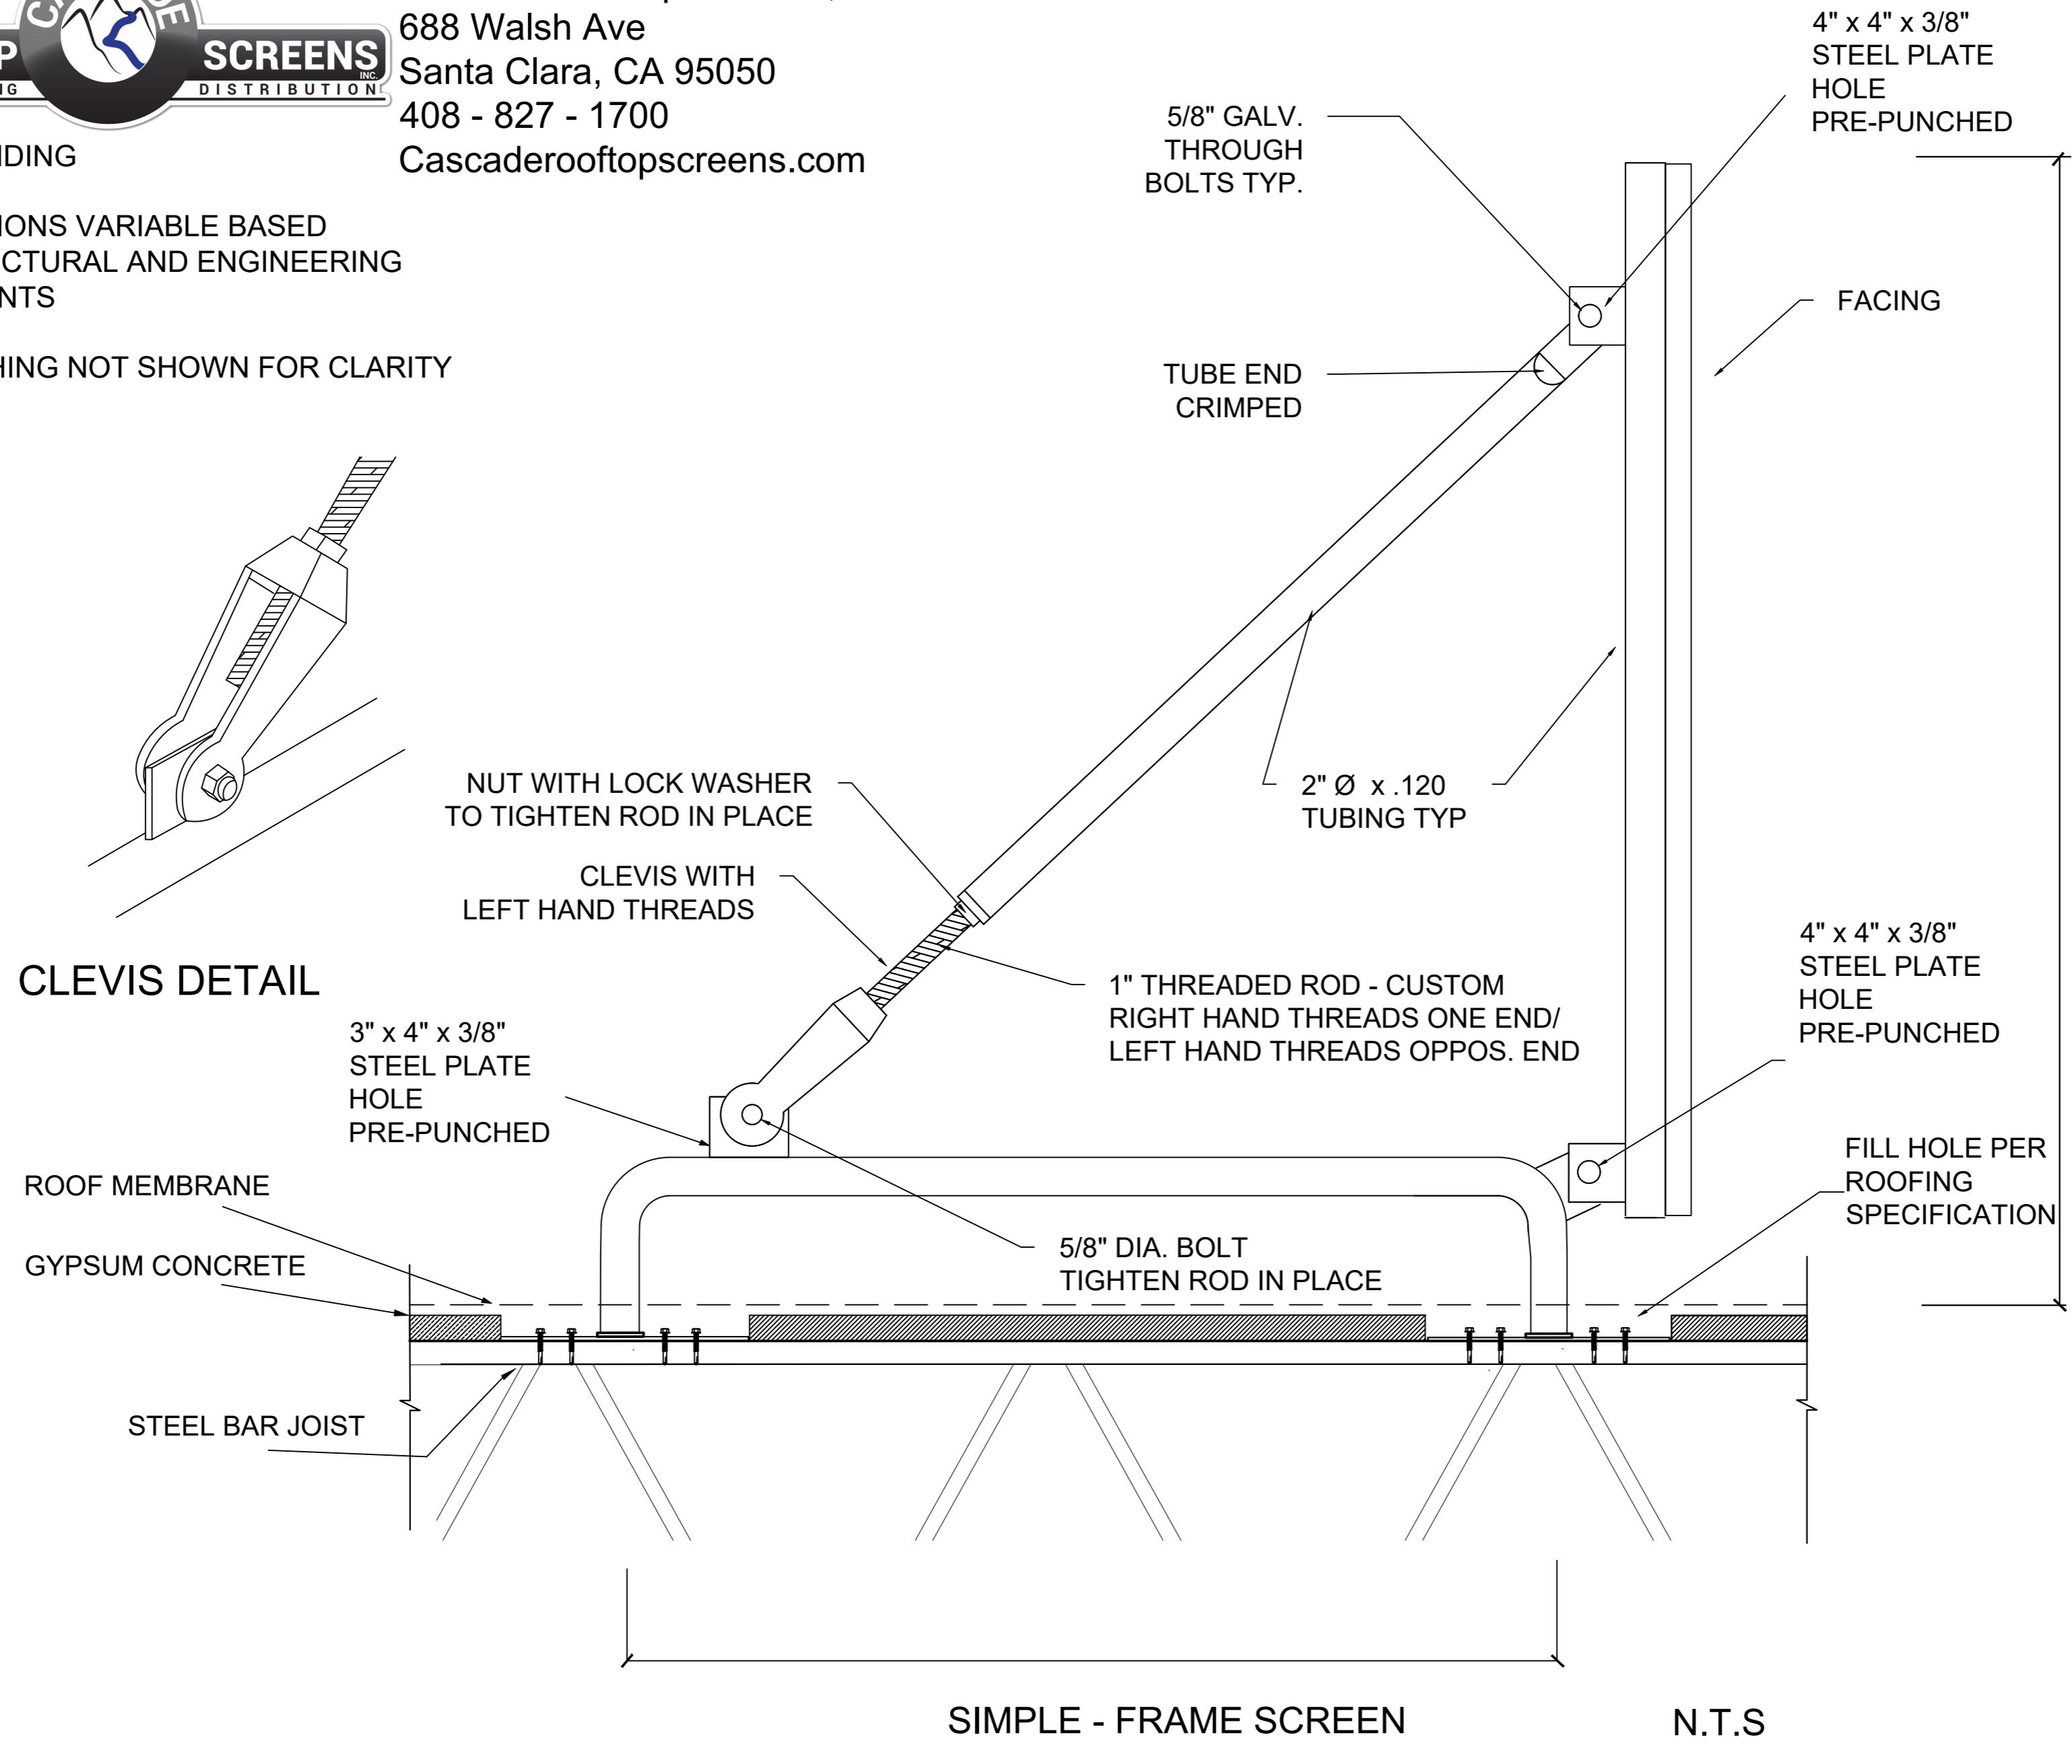

Cascade Rooftop Screens, Inc.
 688 Walsh Ave
 Santa Clara, CA 95050
 408 - 827 - 1700
 Cascaderooftopscreens.com

PATENT PENDING

ALL DIMENSIONS VARIABLE BASED
 ON ARCHITECTURAL AND ENGINEERING
 REQUIREMENTS

ROOF FLASHING NOT SHOWN FOR CLARITY

CLEVIS DETAIL

SIMPLE - FRAME SCREEN

N.T.S