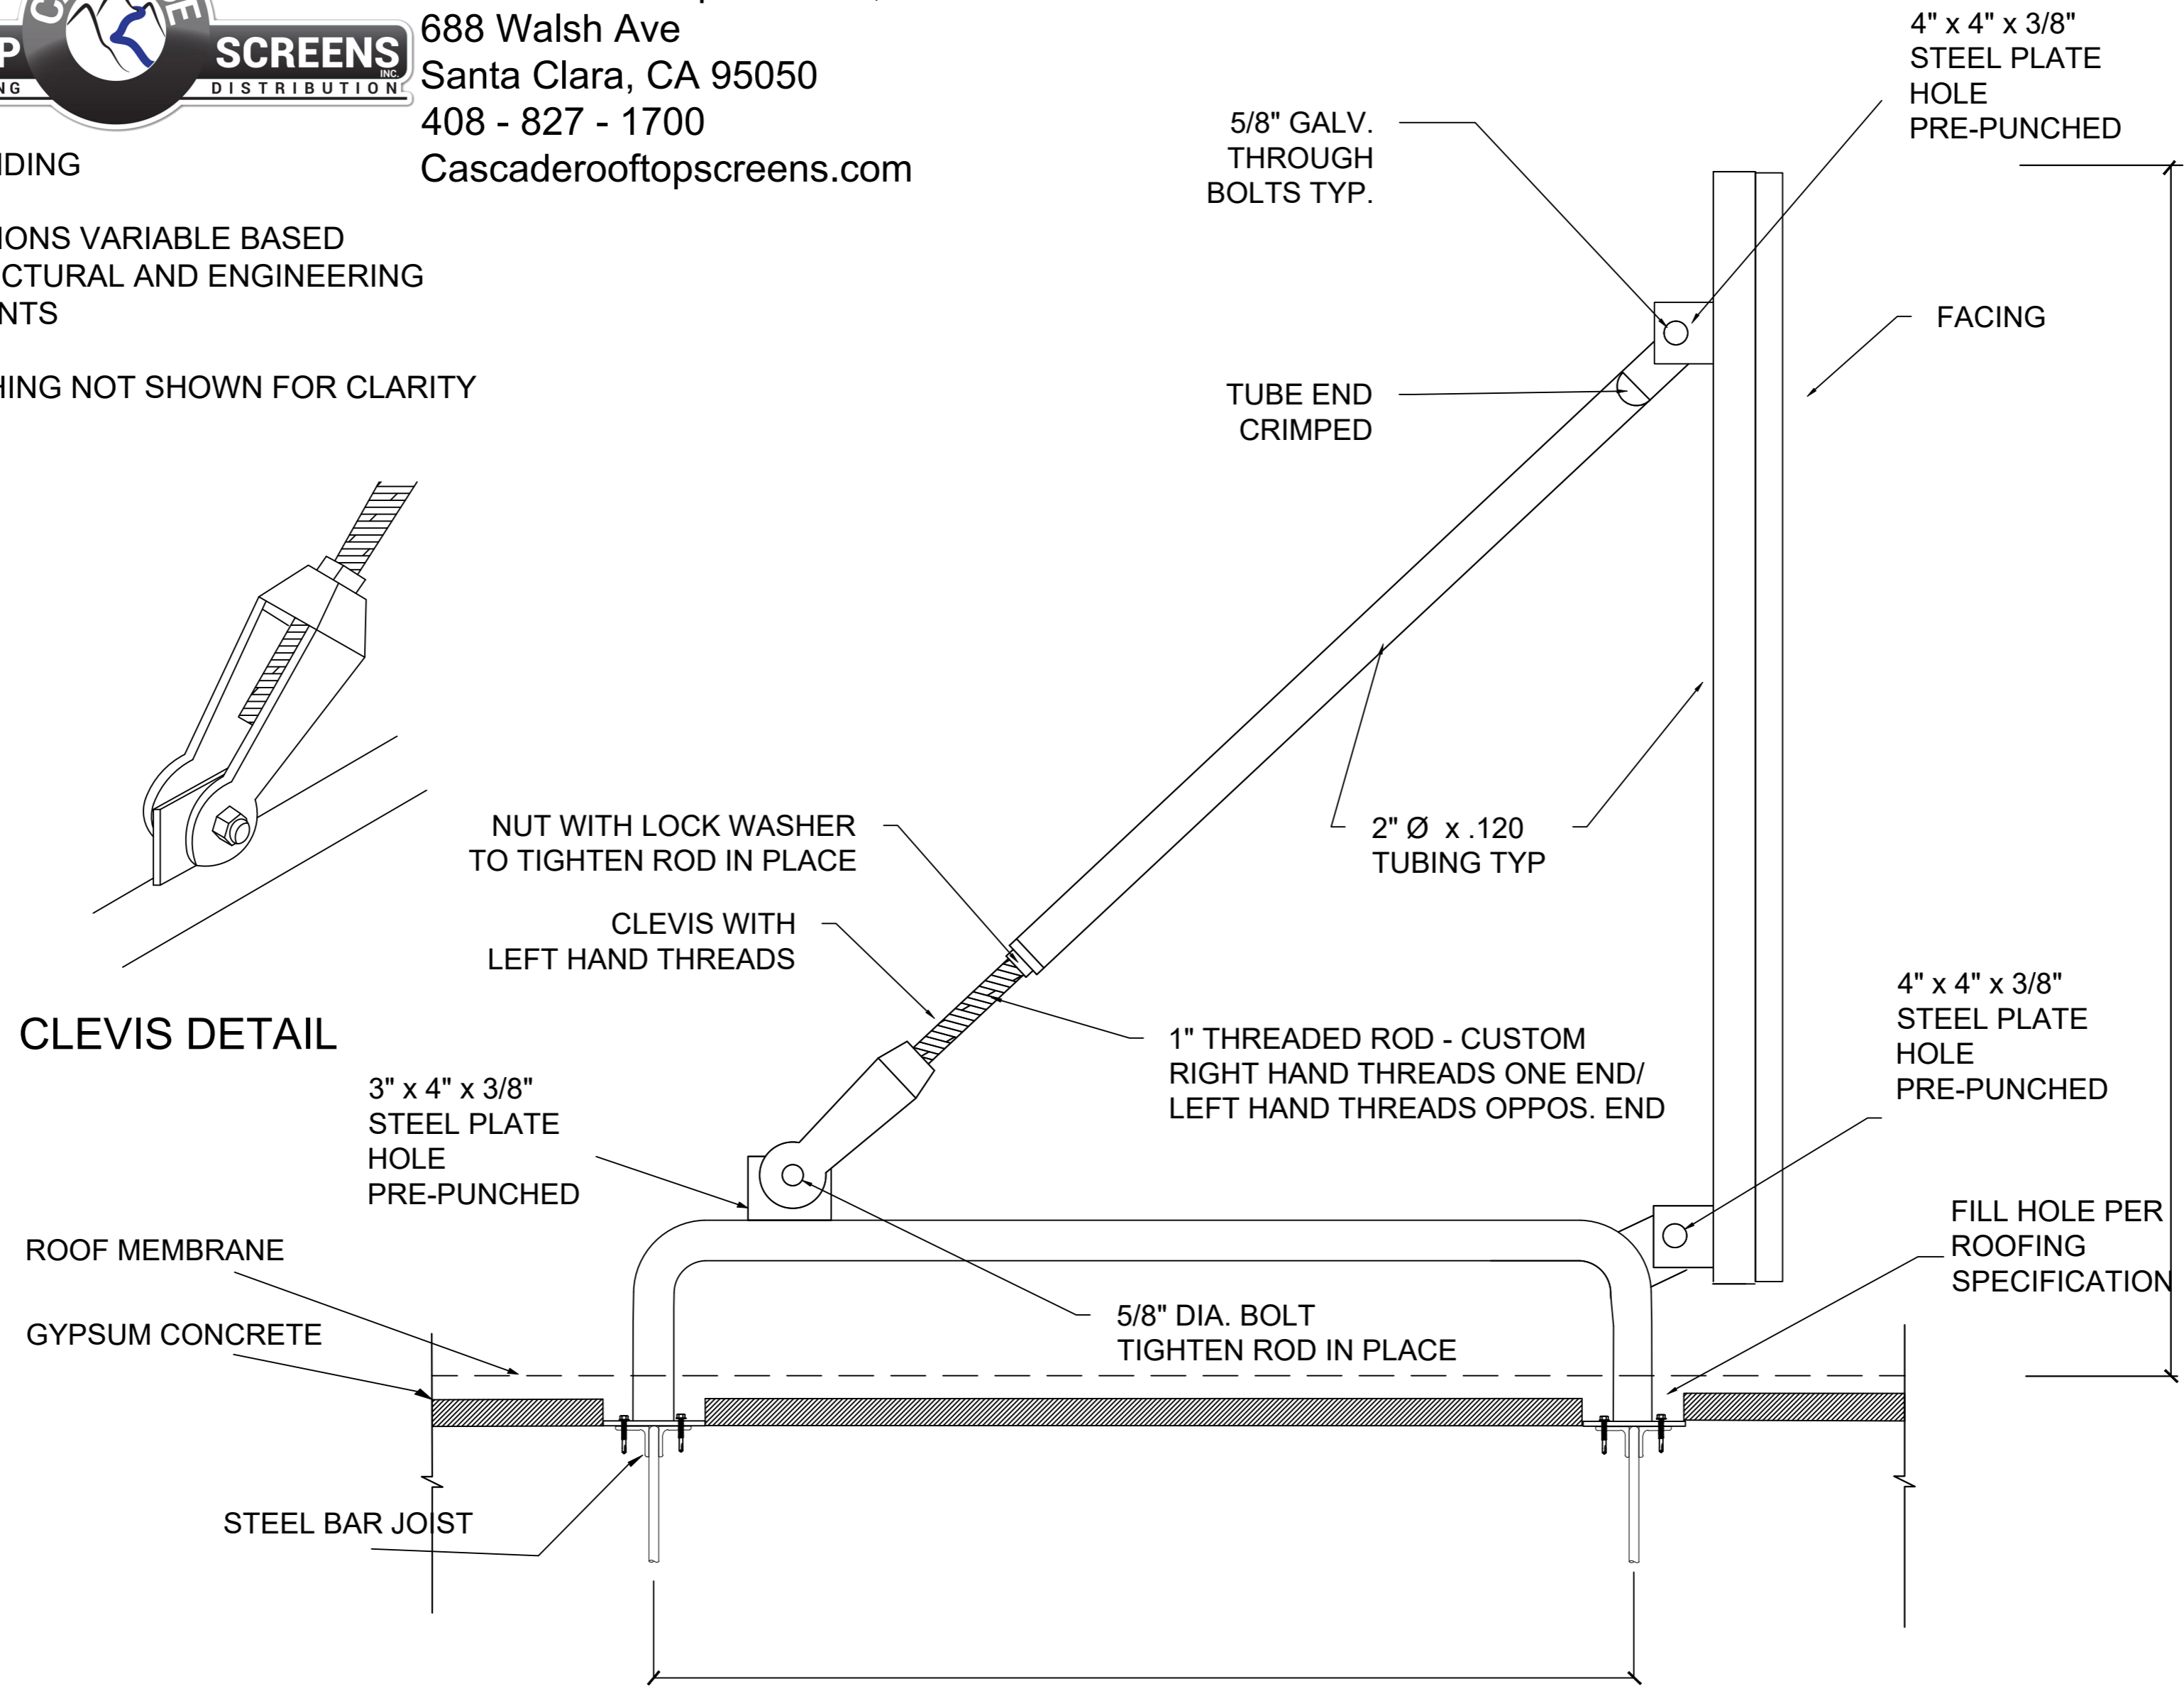

ROOF FLASHING NOT SHOWN FOR CLARITY

CLEVIS DETAIL

SIMPLE - FRAME SCREEN

N.T.S