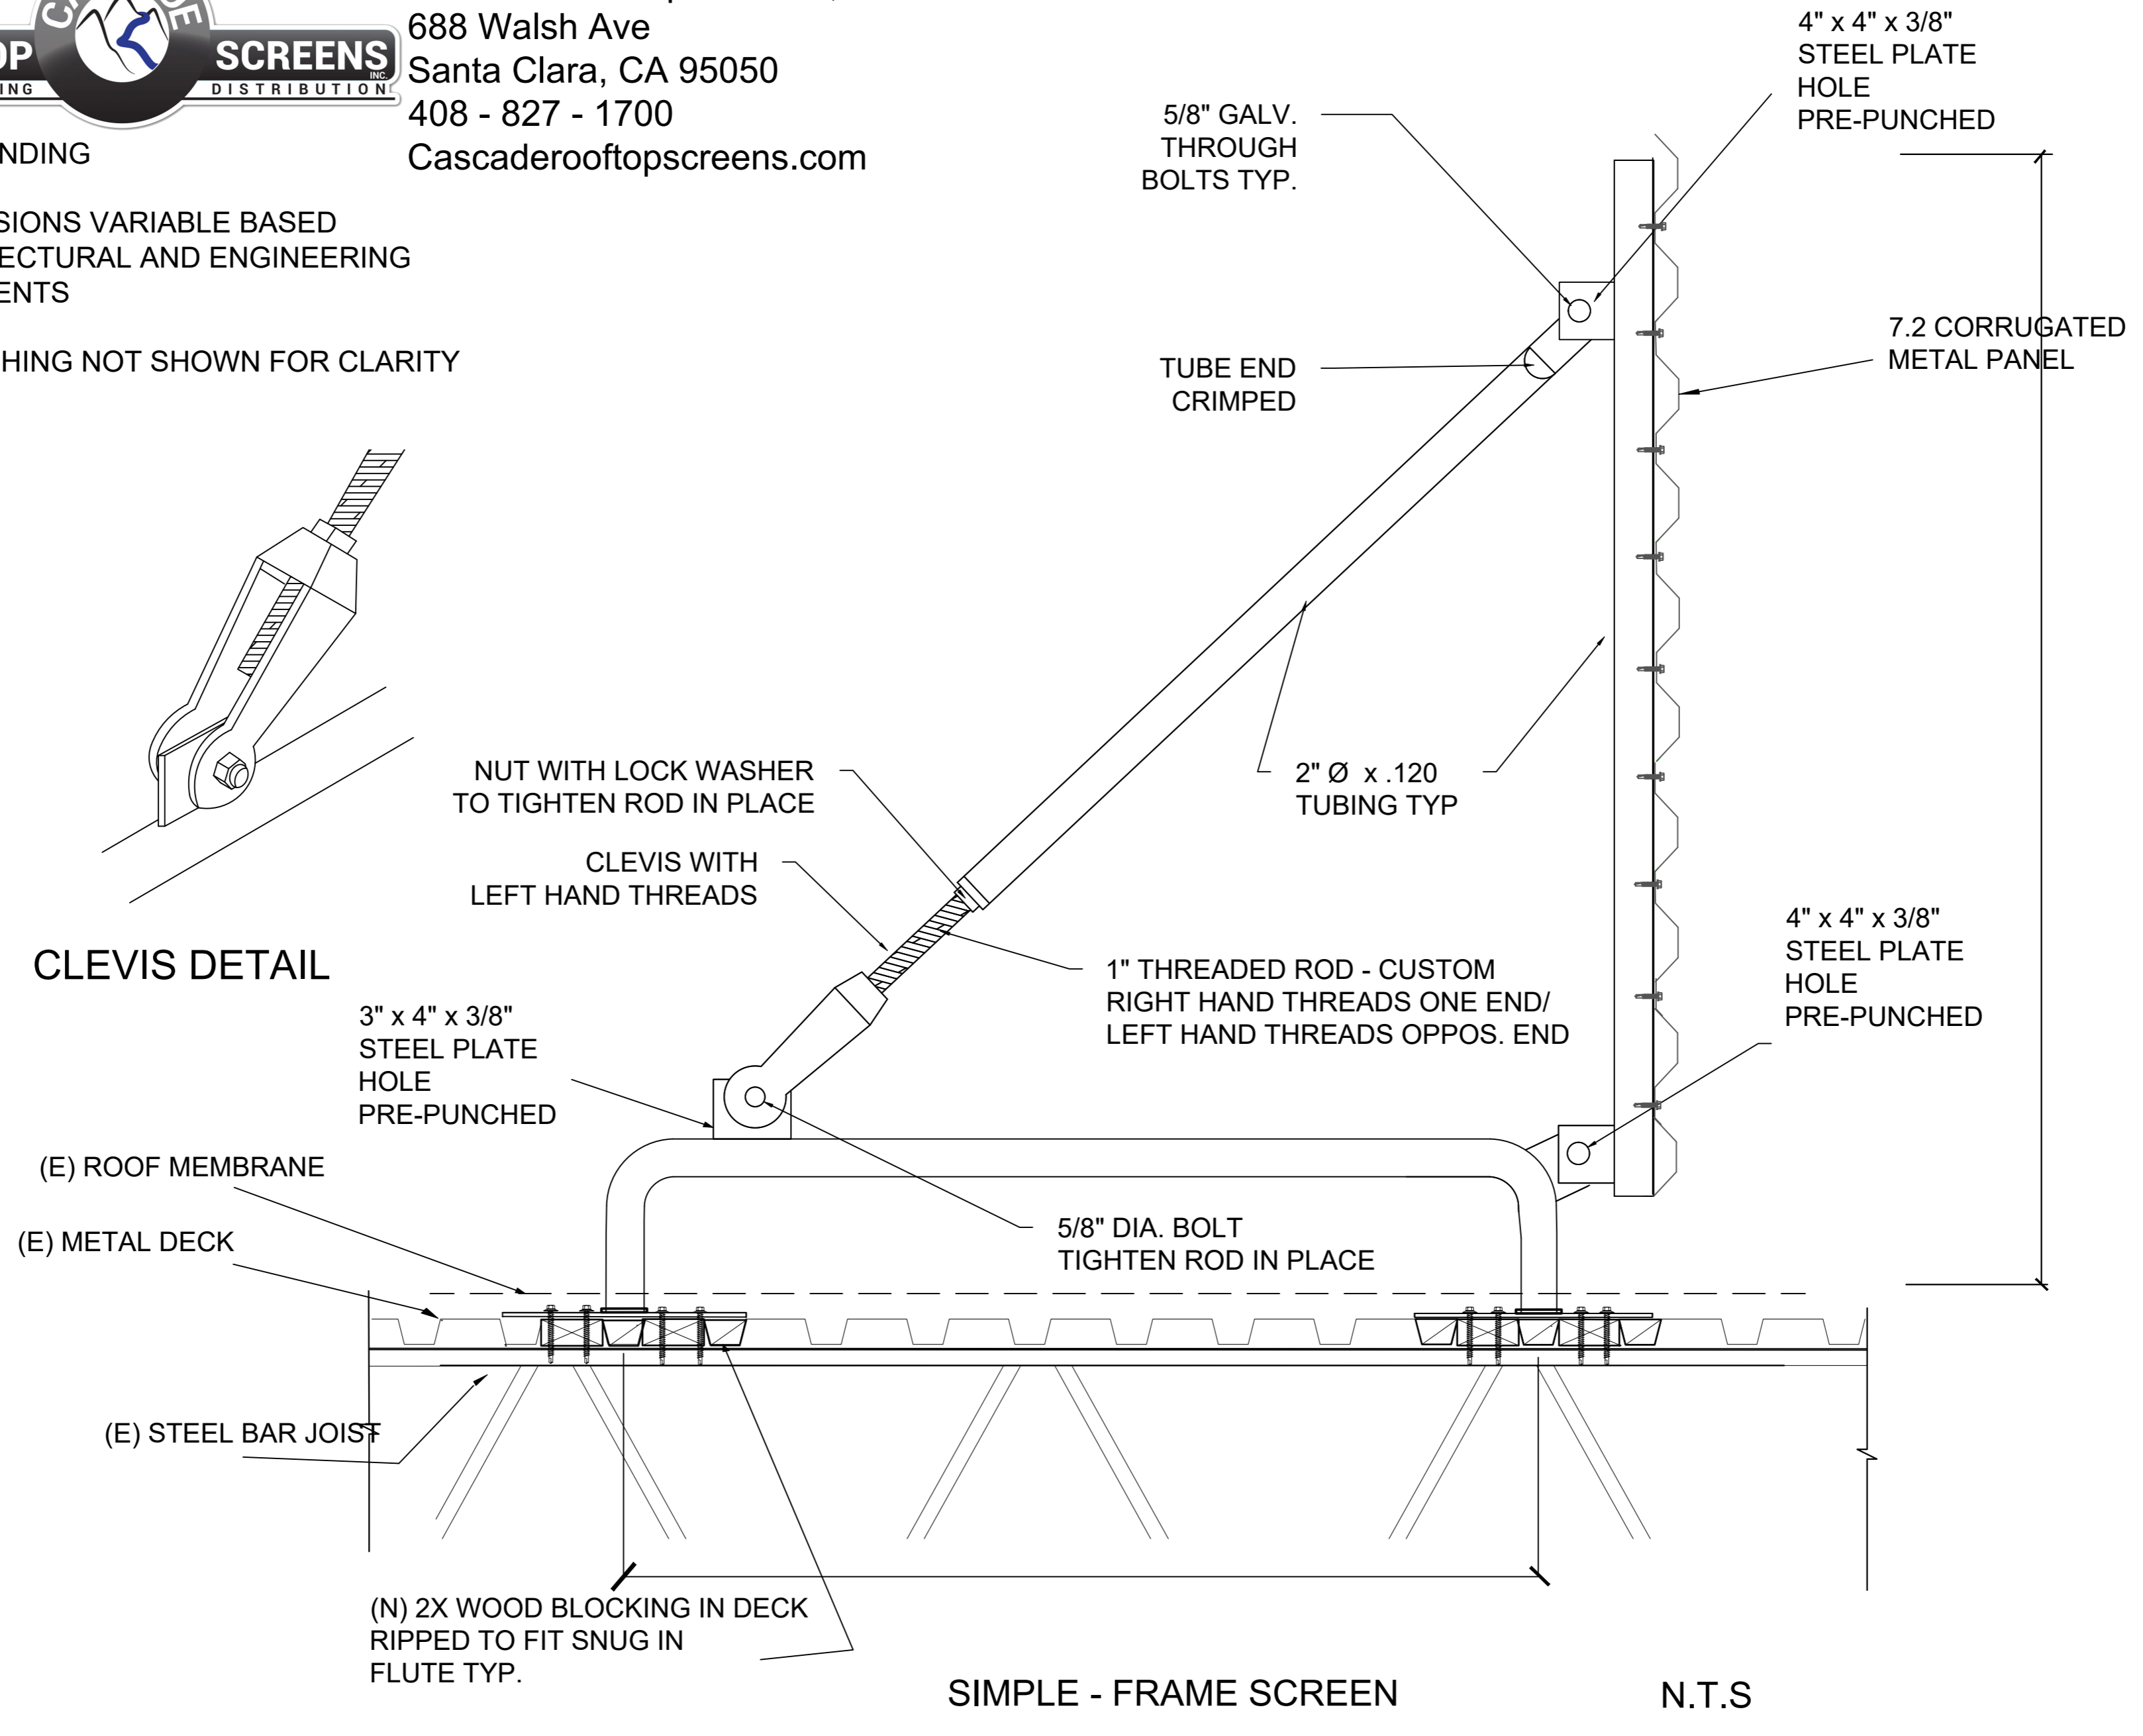

Cascade Rooftop Screens, Inc.  
 688 Walsh Ave  
 Santa Clara, CA 95050  
 408 - 827 - 1700  
 Cascaderooftopscreens.com

PATENT PENDING

ALL DIMENSIONS VARIABLE BASED  
 ON ARCHITECTURAL AND ENGINEERING  
 REQUIREMENTS

ROOF FLASHING NOT SHOWN FOR CLARITY

**CLEVIS DETAIL**

**SIMPLE - FRAME SCREEN**

**N.T.S**