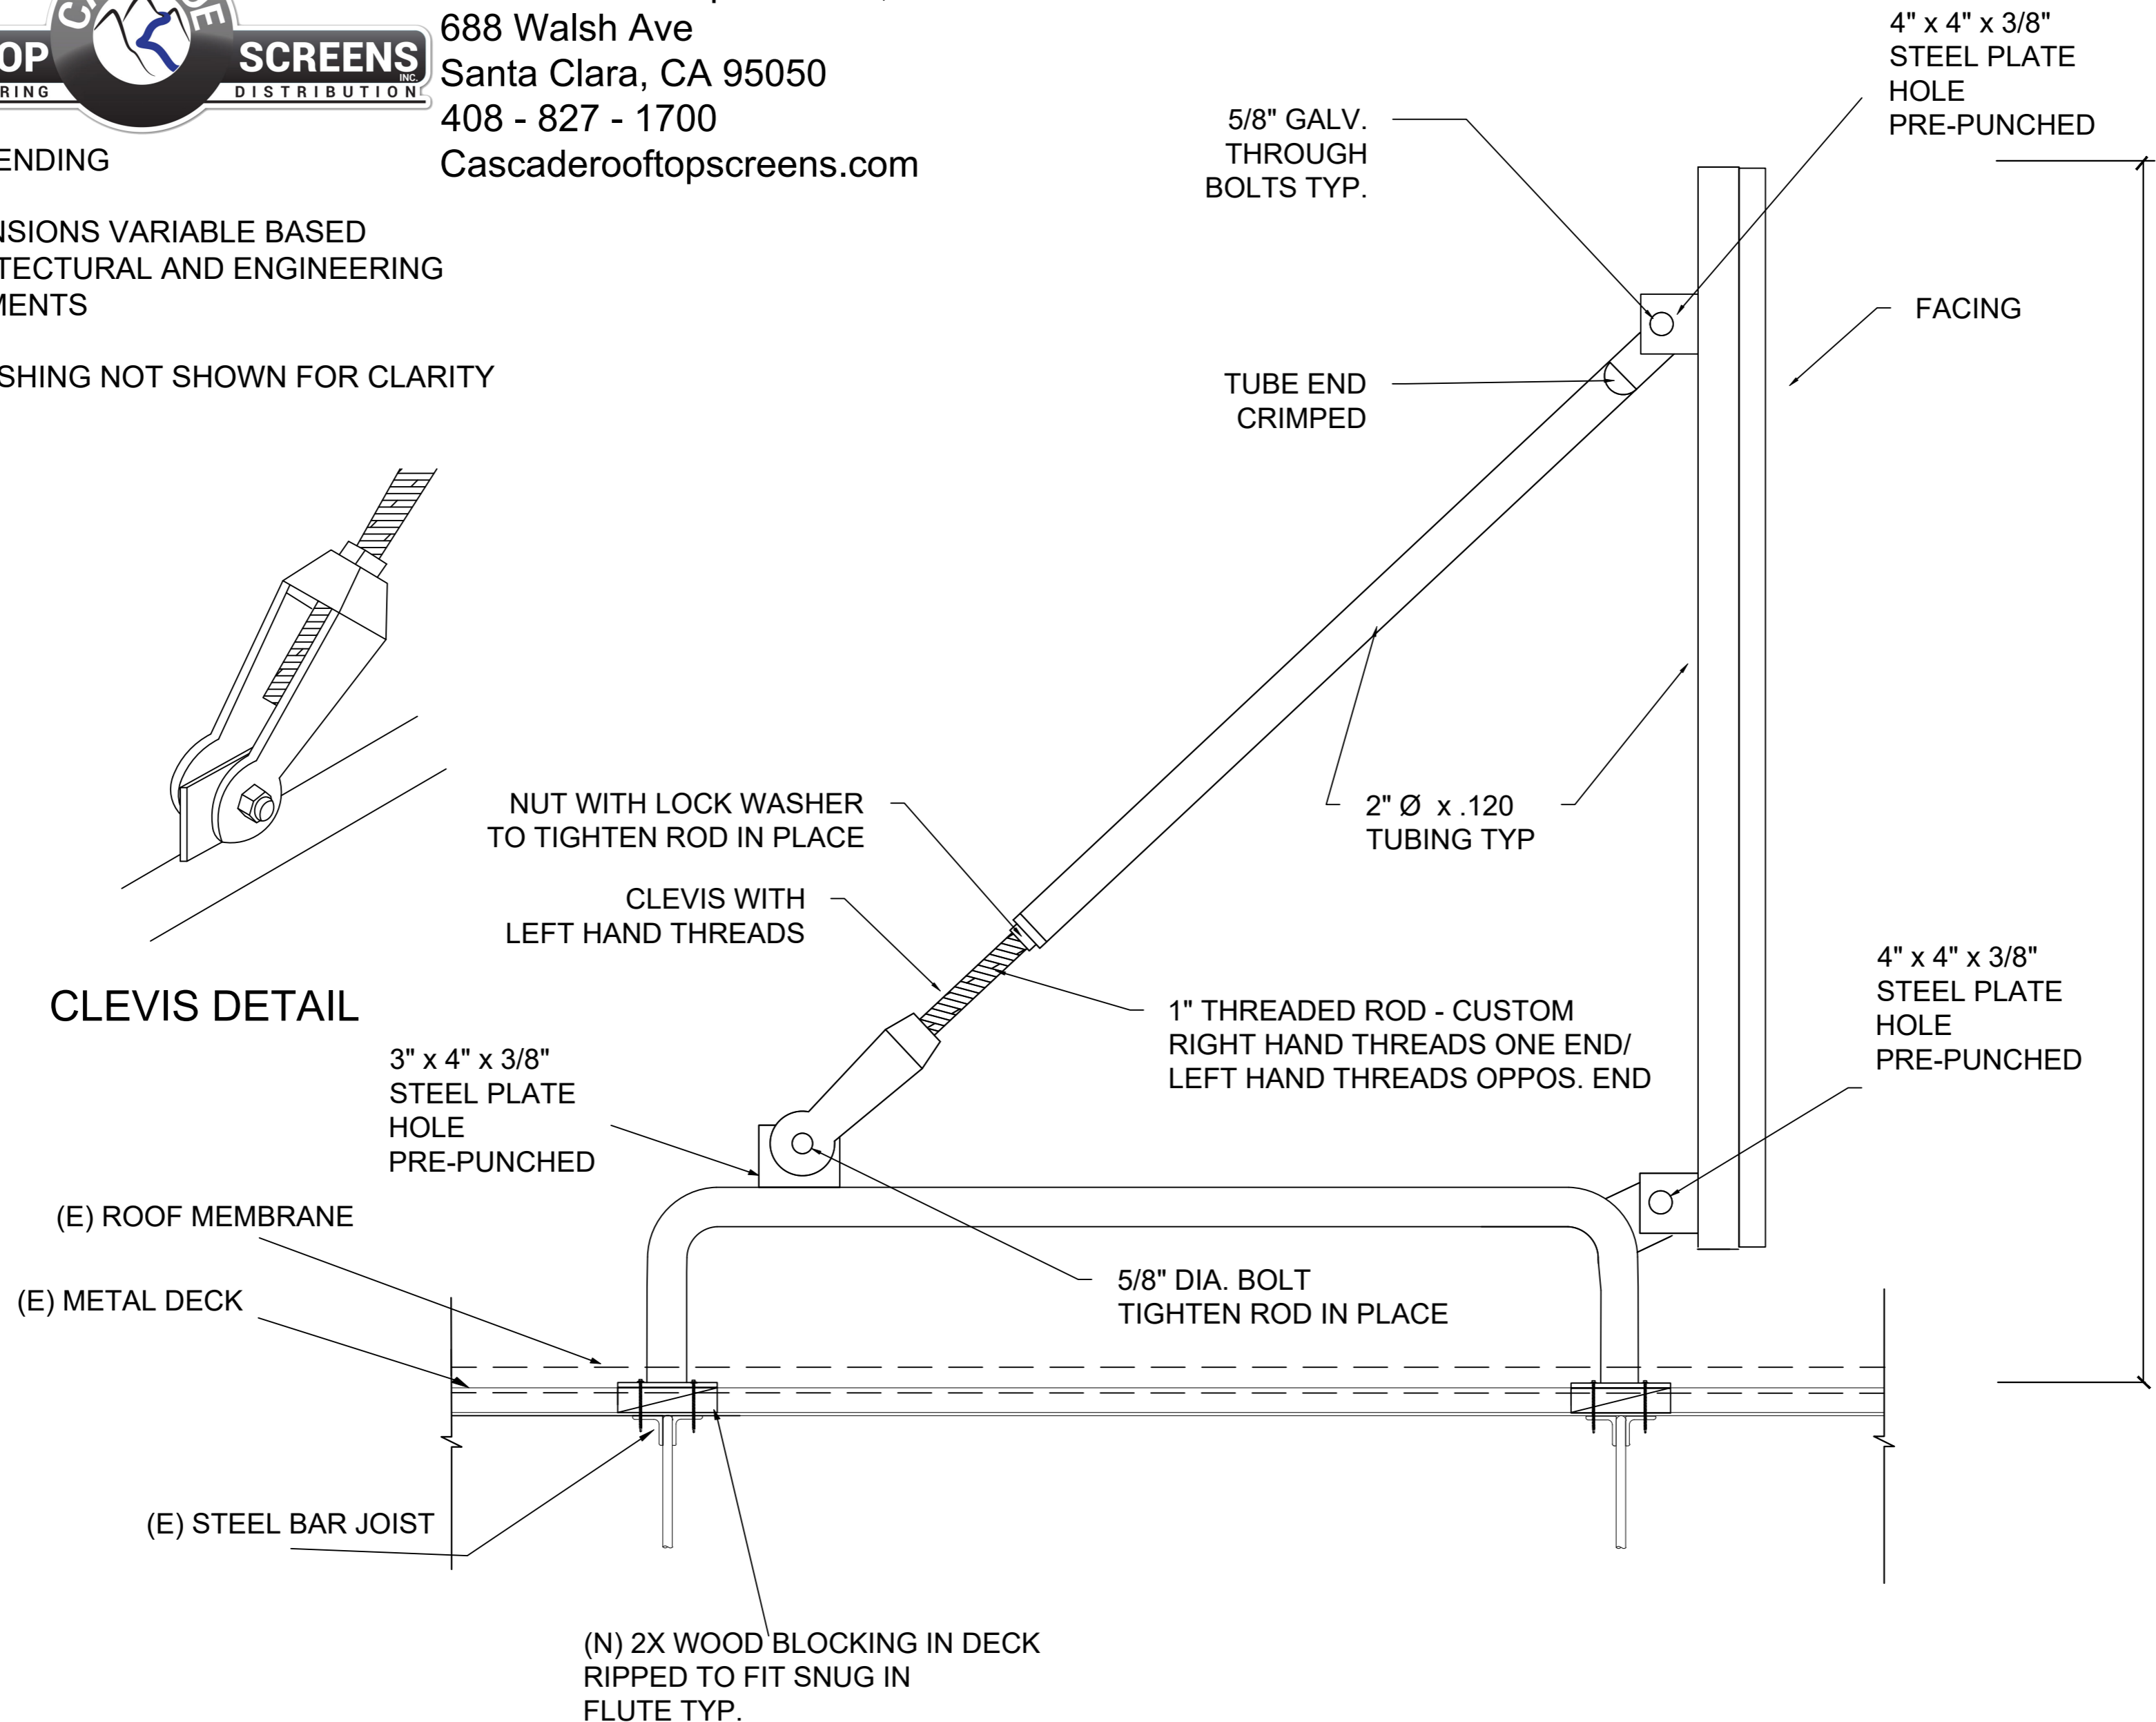

Cascade Rooftop Screens, Inc.
 688 Walsh Ave
 Santa Clara, CA 95050
 408 - 827 - 1700
 Cascaderooftopscreens.com

PATENT PENDING

ALL DIMENSIONS VARIABLE BASED
 ON ARCHITECTURAL AND ENGINEERING
 REQUIREMENTS

ROOF FLASHING NOT SHOWN FOR CLARITY

CLEVIS DETAIL

SIMPLE - FRAME SCREEN

N.T.S